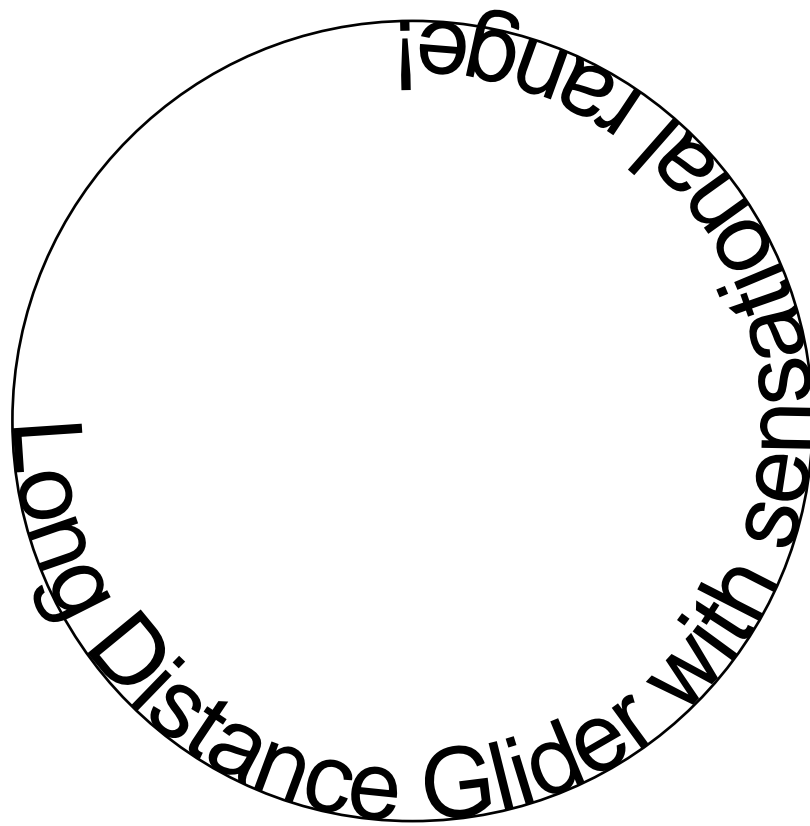

Text on Explicitly Constructed Path

Text on Clipping Path of Image

Create a Gap Between Text and Path

Long Distance Glider with sensational range!

Place Text on Right Side of Path

Long Distance Glider with sensational range!